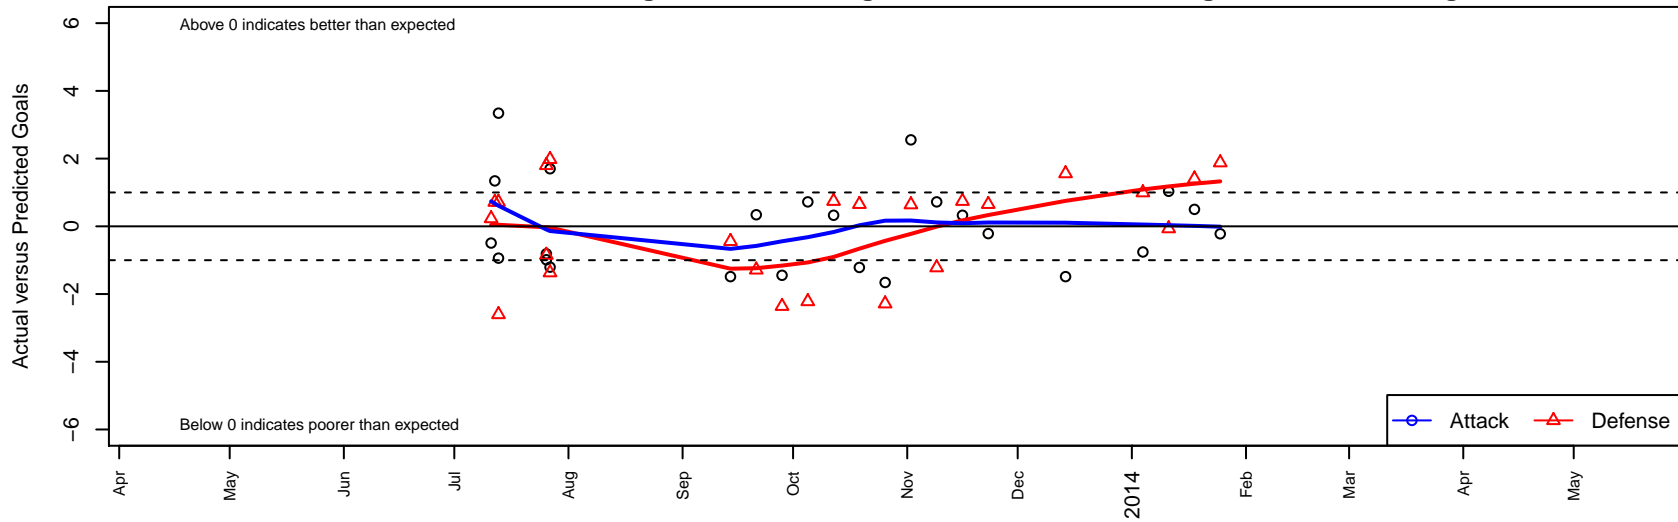

# Crossfire Select Buckley B00

Crossfire Select SC  
 Redmond, WA  
 B00 total strength=613  
 attack=0.58 defense=0.48  
 fall league = NPSL B13D3  
 alt names used:  
 LWYSA CROSSFIRE SELECT CROSSFIRE S  
 Crossfire Select B00 Buckley  
 Crossfire Select B00- Buckley

Venues played:  
 Kent Cornucopia Cup BU12/BU13 Gold U13  
 Crossfire Select Cup BU13 Silver  
 NPSL B13D3  
 Founders Cup B00

**Crossfire Select Buckley B00**  
 Dots are actual minus expected GF (blue circles) and GA (red triangles).  
 Blue line is smoothed change in attack strength. Red is smoothed change in defense strength.